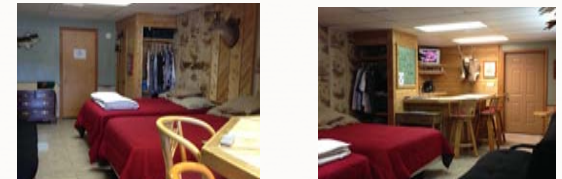

SPORTSMAN'S BUNKHOUSE

This is the most affordable option for sportsmen and small families. The Bunk House has:

- Futon and 2 full size beds.
- All linens included.
- Mini fridge, microwave, full kitchen in barn
- Porch, picnic table and charcoal grill